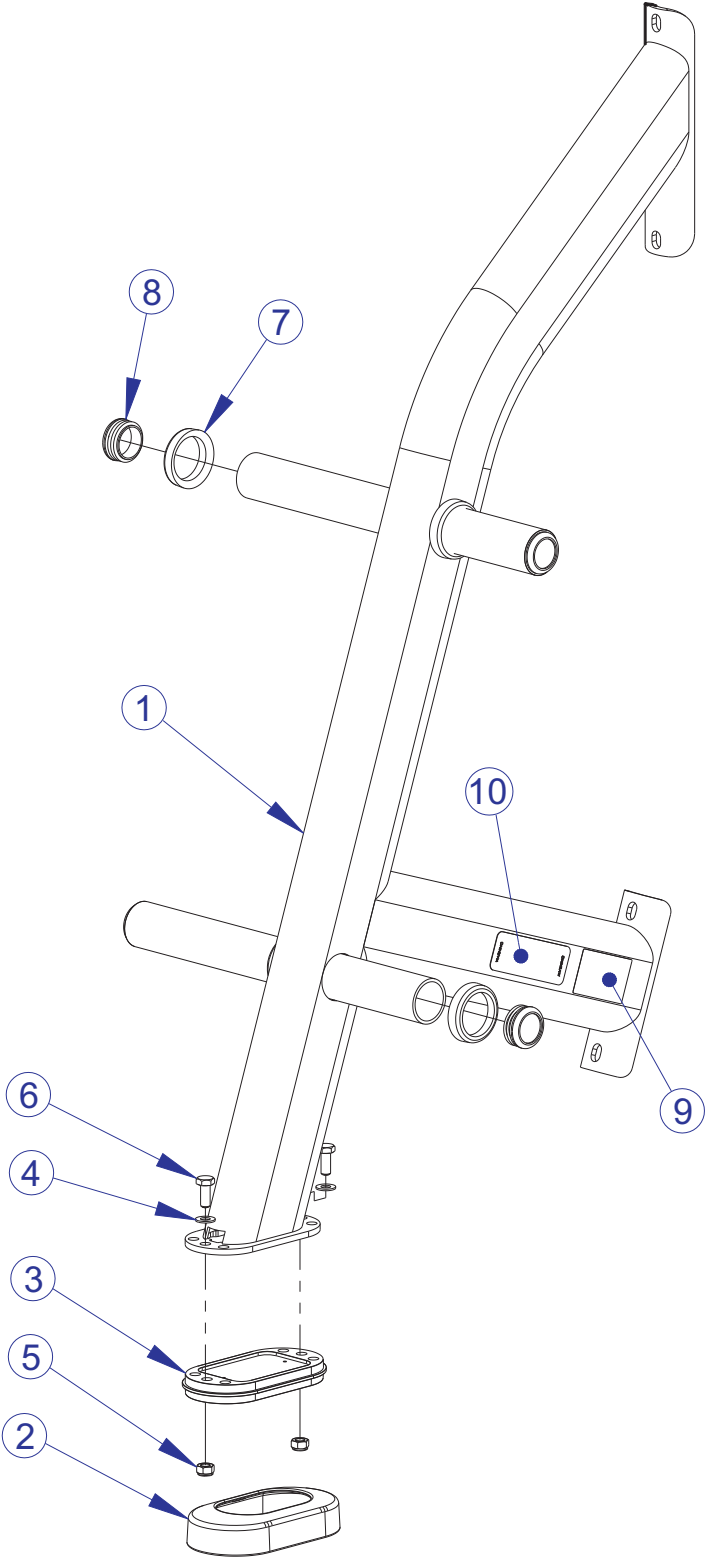

NOTE: SUBSTITUTE PART NUMBERS ENDING WITH 'XX' WITH THE REQUIRED COLOR CODES.

FRAME

01 = WHITE
02 = PLATINUM
03 = BLACK

PADS

01 = BLACK
99 = CUSTOM

SOBWS SIGNATURE OLYMPIC BENCH WEIGHT STORAGE COMPONENT ASSEMBLY

SEE PAGE 4 FOR LEGEND

SOBWS SIGNATURE OLYMPIC BENCH WEIGHT STORAGE COMPONENT ASSEMBLY LEGEND

ITEM NO.	QTY.	PART NO.	DESCRIPTION
1	1	78532XX	PTD ASSY, SOBWS, LEFT UPRIGHT
2	1	78533XX	PTD ASSY, SOBWS, RIGHT UPRIGHT
3	1	8092701	DECAL SHEET LBS
4	1	8092601	DECAL SHEET KG
5	1	8137701	DECAL, WARNING, HORIZ, MULTI-LANG SHEET

SOBWS SIGNATURE OLYMPIC BENCH WEIGHT STORAGE LEFT UPRIGHT ASSEMBLY - 78532XX

SEE PAGE 6 FOR LEGEND

SOBWS SIGNATURE OLYMPIC BENCH WEIGHT STORAGE LEFT UPRIGHT ASSEMBLY LEGEND

ITEM NO.	QTY.	PART NO.	DESCRIPTION
1	1	78524XX	WLDMT, SOBWS, LEFT UPRIGHT
2	1	7334001	FOOT, 2.50 X 4.49 FLOV
3	1	7340201	COVER, FOOT - STRAIGHT
4	2	3102514	WASHER, FLAT 3/8" SAE ST ZN
5	2	3242002	NUT, M10 X 1.5 HEX NYLOCK
6	2	3251202	SCREW, M10 X1.5 X 25MM UNS HEX CS ST ZN
7	4	8078001	CAP, END 1.75 DIA RD 14-20 GA
8	4	8094401	RING, WT HORN

SOBWS SIGNATURE OLYMPIC BENCH WEIGHT STORAGE RIGHT UPRIGHT ASSEMBLY - 78533XX

SEE PAGE 8 FOR LEGEND

SOBWS SIGNATURE OLYMPIC BENCH WEIGHT STORAGE RIGHT UPRIGHT ASSEMBLY LEGEND

ITEM NO.	QTY.	PART NO.	DESCRIPTION
1	1	78533XX	PTD ASSY, SOBWS, RIGHT UPRIGHT
2	1	7340201	COVER, FOOT - STRAIGHT
3	1	7334001	FOOT, 2.50 X 4.49 FLOV
4	2	3102514	WASHER, FLAT 3/8" SAE ST ZN
5	2	3242002	NUT, M10 X 1.5 HEX NYLOCK
6	2	3251202	SCREW, M10 X1.5 X 25MM UNS HEX CS ST ZN
7	4	8094401	RING, WT HORN
8	4	8078001	CAP, END 1.75 DIA RD 14-20 GA
9	1	8106801	LABEL, SERIAL NUMBER, LARGE
10	1	7002501	LABEL, H WARNING 4.5 X 1.625